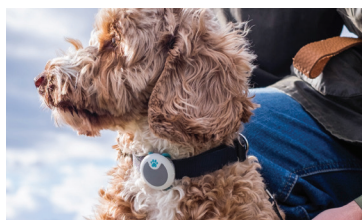

Room Mates

"Some people talk to animals. Not many listen though. That's the problem." — A.A. Milne.

IFetch Automatic Dog Ball Launcher

Available in 3 sizes, the IFetch line will give your furry friend hours of fun and exercise. $39.99 to $199.99 from goifetch.com.

Wagz Self Serve Smart Feeder

The feeder uses a proprietary nutritional intelligence platform to recommend and deliver the right amount of food. $249 from wagz.com.

Animo Activity Tracker & Monitor

The lifelong activity tracker & behavior monitor for dogs Track activity, calories burned, sleep quality and when last walked. $79.99 <http://www.surepet-care.com>.

Wayzn Automatic Pet Door System

In minutes, convert your existing sliding door into an automatic, app-controlled pet door with no permanent damage or changes to your residence. $249 from <http://wayzn.com>.

Sure Pet Products

The Microchip Pet Doors and Feeders are microchip activated. Using your pet's existing microchip as an access key, it opens only when an authorized pet approaches. Add the SureFlap Hub (used by SureFlap "Connected" products) to connect to the web and app. From $49.99 at <https://surepetcare.com>.

Free Hand Leash

This handy leash is designed to help you keep a more comfortable hold on your dog. The soft fabric is easy on your hands while pushing a chair or using crutches or a cane. $22 - $25 from Hurtta247.com.